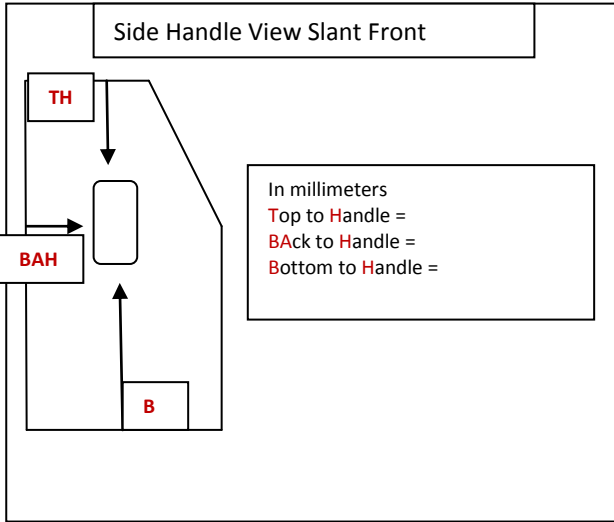

Cabinet Cover

All Covers are Heavy Duty Padded Covers

Custom Made to Order

Box Shape Cabinet

In millimeters
Width =
Height =
 (without feet)
Depth =

Slant Front Cabinet

Top **D**epth =
Back **H**eight =
 (without feet)
Bottom **D**epth =
Front **T**op =
Front **B**ottom =
Width =