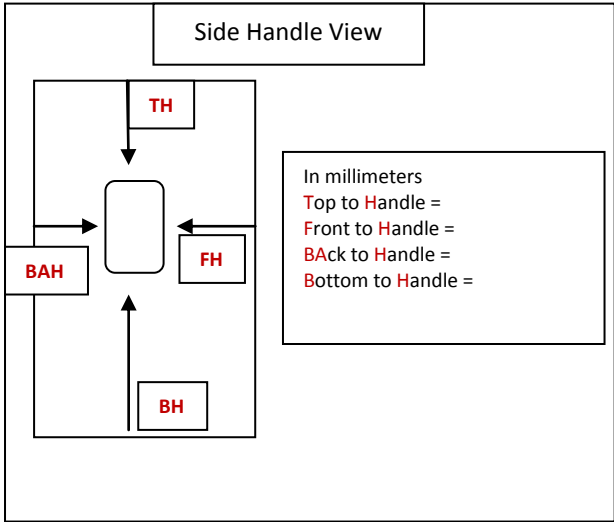

Cabinet Cover

All Covers are Heavy Duty Padded Covers

Custom Made to Order

Box Shape Cabinet

In millimeters
Width =
Height =
 (without feet)
Depth =

Slant Front Cabinet

Top **D**epth =
Back **H**eight =
 (without feet)
Bottom **D**epth =
Front **T**op =
Front **B**ottom =
Width =